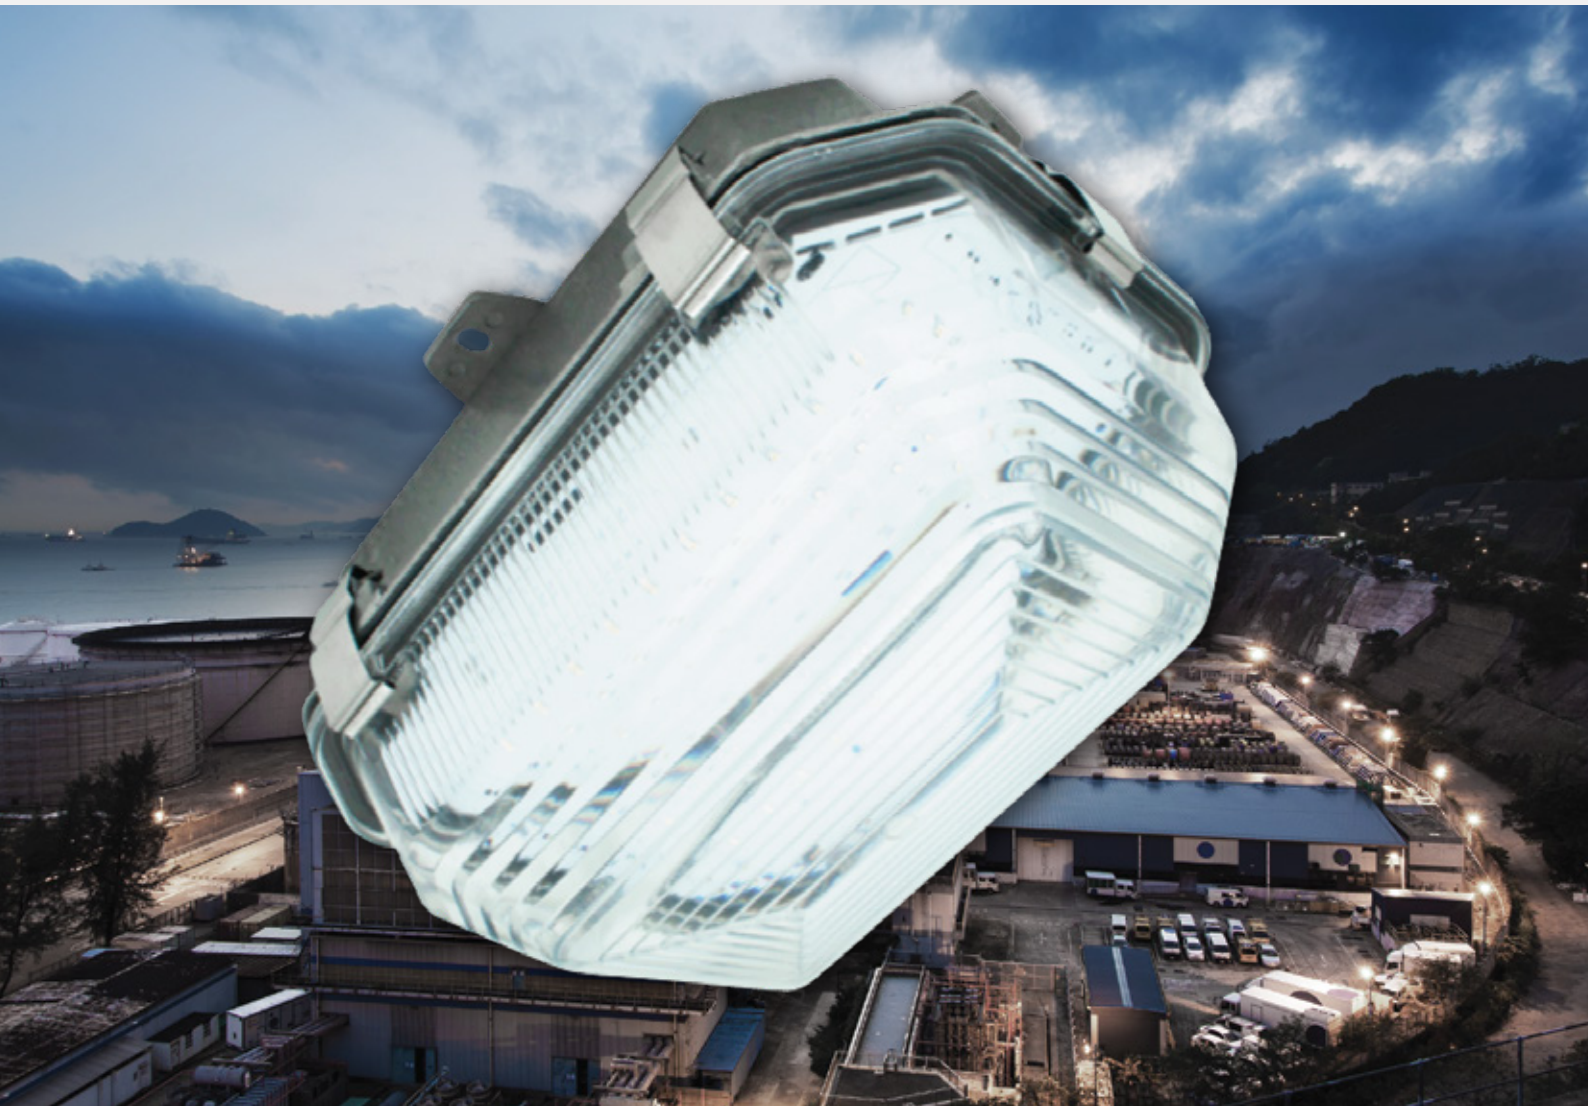

MAG40 LED

MAGNITECH
LIGHTING INDUSTRIES

Marine-Grade Aluminium
Bulkhead

35W

4,799
lumens

50W

6,436
lumens