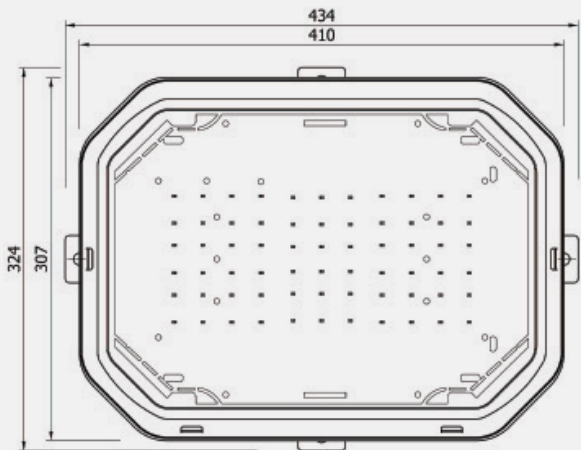

Fit-For-Purpose:

- Industrial Lighting
- Outdoor Lighting
- Security Lighting
- Conveyors
- Dusty & Dirty Environments
- Tunnel Lighting
- Zone 2, 21 & 22