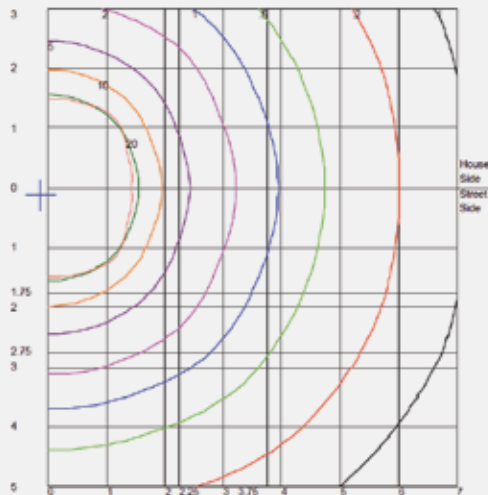

Maximum Candela = 2327.499 Located At Horizontal Angle = 315, Vertical Angle = 10  
#1 - Vertical Plane Through Horizontal Angles (0-180)  
#2 - Vertical Plane Through Horizontal Angles (90-270)

IES ROAD REPORT  
PHOTOMETRIC FILENAME : MAG 40 MURP2 132 LED.IES  
ISOLUX LINE OF HORIZONTAL ILLUMINANCE