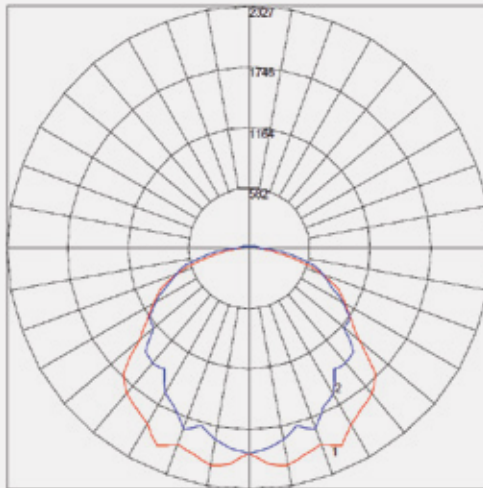

IES ROAD REPORT
PHOTOMETRIC FILENAME : MAG 40 MURP2 132 LED.IES
POLAR GRAPH

Maximum Candela = 2327.499 Located At Horizontal Angle = 315, Vertical Angle = 10
#1 - Vertical Plane Through Horizontal Angles (0-180)
#2 - Vertical Plane Through Horizontal Angles (90-270)

IES ROAD REPORT
PHOTOMETRIC FILENAME : MAG 40 MURP2 132 LED.IES
ISOLUX LINE OF HORIZONTAL ILLUMINANCE