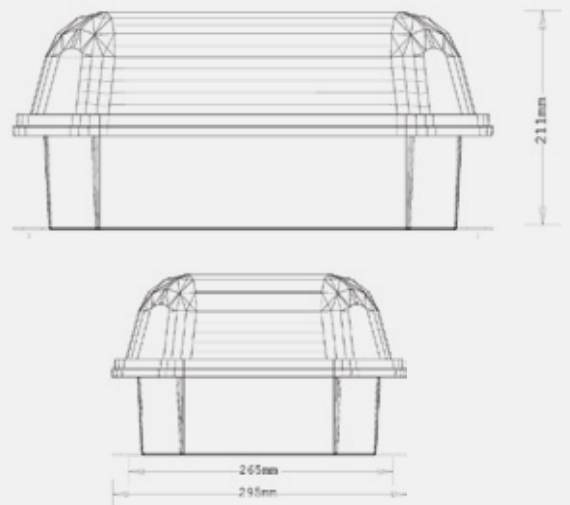

Fit-For-Purpose:

- Industrial Lighting
- Outdoor Lighting
- Security Lighting
- Conveyors
- Dusty & Dirty Environments
- Tunnel Lighting
- Zone 2, 21 & 22