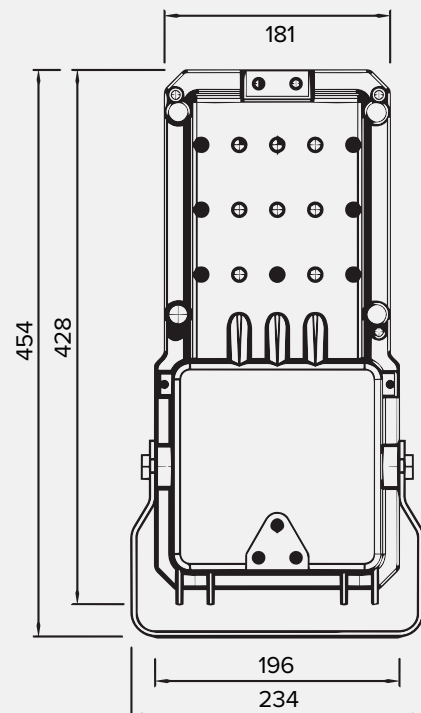

5,936
lumens

50W

7,374
lumens

Performance & Reliability!

The MAGIS MINI combines high reliability with excellent photometric performance in a compact, durable form. Its slim, robust design resists dirt and dust build-up, making it ideal for industrial environments, including Zone 2 & 21/22 hazardous areas.

Fit-For-Purpose:

- Industrial Lighting
- Outdoor Lighting
- Security Lighting
- Conveyors
- Dusty & Dirty Environments
- Tunnel Lighting
- Zone 2 & 21/22
- Plant Lighting

Description	Length (L)	Width (W)	Height (H)
MAGIS MINI	454mm	234mm	48mm

IES ROAD REPORT
PHOTOMETRIC FILENAME: MAGIS MINI 50W T60.IES
POLAR GRAPH

Maximum Candela = 8388.007 Located At Horizontal Angle = 360, Vertical Angle = 0
1 - Vertical Plane Through Horizontal Angles (0 - 180)
2 - Vertical Plane Through Horizontal Angles (90 - 270)