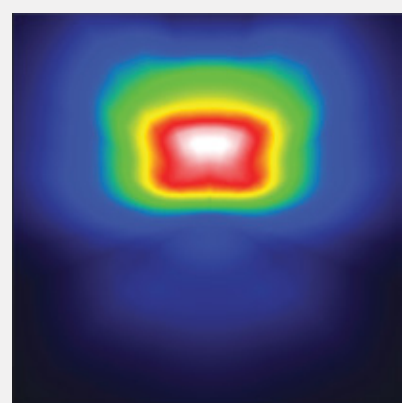

IES ROAD REPORT
PHOTOMETRIC FILENAME: MAGIS MINI 50W 12060G.IES
POLAR GRAPH