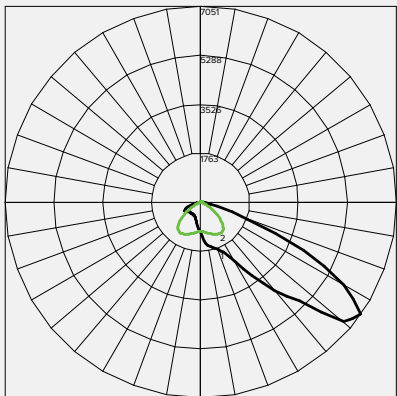

IES ROAD REPORT
PHOTOMETRIC FILENAME: MAGIS MINI 50W 64G.IES
POLAR GRAPH