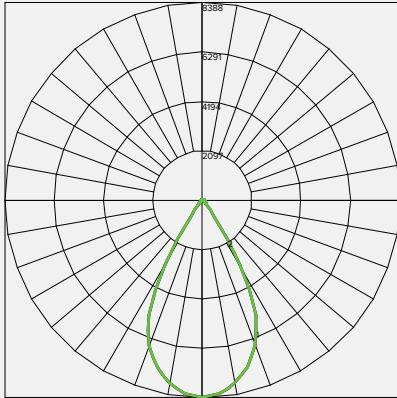

IES ROAD REPORT
PHOTOMETRIC FILENAME: MAGIS MINI 50W T60.IES
POLAR GRAPH