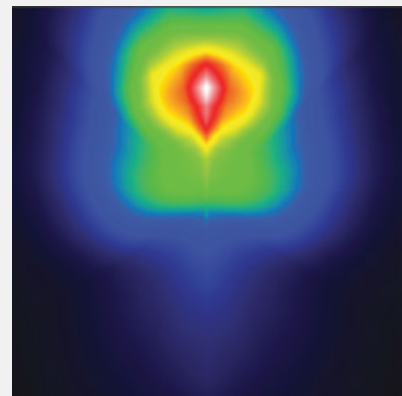

IES ROAD REPORT
PHOTOMETRIC FILENAME: MAGIS MINI 50W 64G.IES
POLAR GRAPH