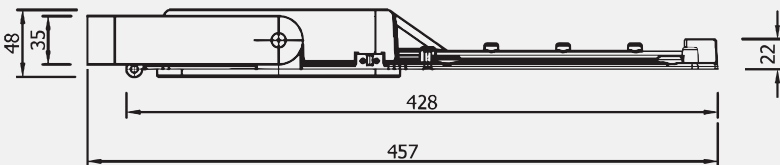

5,936
lumens

50W

7,374
lumens

Performance & Reliability!

The MAGIS MINI combines high reliability with excellent photometric performance in a compact, durable form. Its slim, robust design resists dirt and dust build-up, making it ideal for industrial environments, including Zone 2 & 21/22 hazardous areas.

Fit-For-Purpose:

- Industrial Lighting
- Outdoor Lighting
- Security Lighting
- Conveyors
- Dusty & Dirty Environments
- Tunnel Lighting
- Zone 2 & 21/22
- Plant Lighting

Description	Length (L)	Width (W)	Height (H)
MAGIS MINI	454mm	234mm	48mm