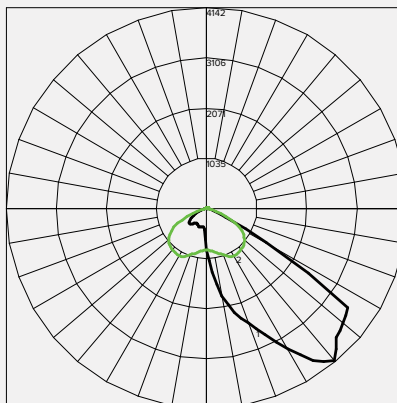

IES ROAD REPORT
PHOTOMETRIC FILENAME: MAGIS MINI 50W 12060G.IES
POLAR GRAPH