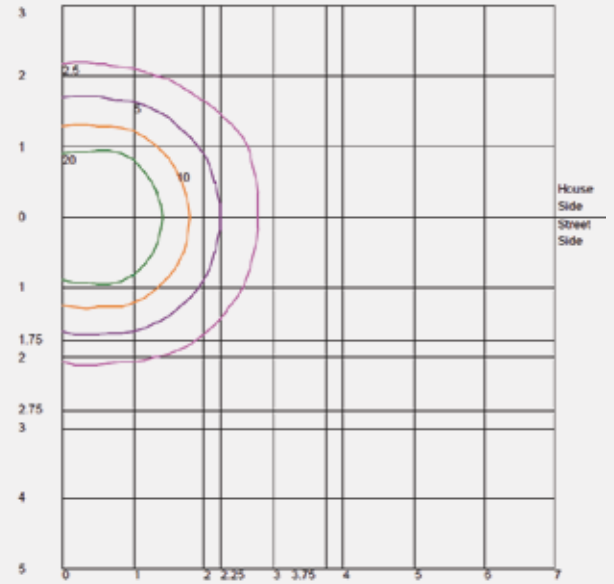

Distance In Units of Mounting Height

Values Based On 3 Meter Mounting Height

*Other photometric distributions available on request