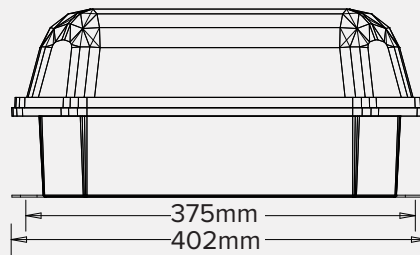

Hello **Heavy-Duty!**

The MAG44 is a die-cast aluminium bulkhead fitted with a high-strength borosilicate glass lens and external mounting lugs on all sides for flexible installation.

Its dust- and moisture-proof design ensures minimal dirt build-up, making it ideal for industrial, mining, and Zone 2, 21 & 22 hazardous area applications where long-term durability and clean operation are critical.

Fit-For-Purpose:

- Industrial Lighting
- Outdoor Lighting
- Security Lighting
- Conveyors
- Corrosive Areas
- Zone 2, 21 & 22