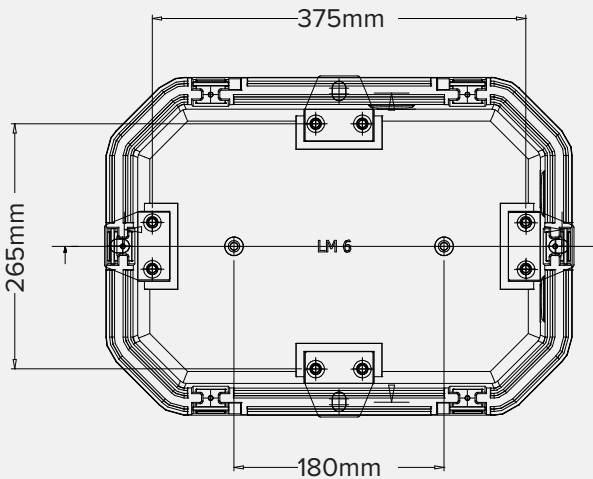

MAG44 HID

MAGNITECH
LIGHTING INDUSTRIES

Marine-Grade Aluminium
Bulkhead

50W | 70W | 75W | 80W | 100W

110W | 115W | 125W | 150W

Hello **Heavy-Duty!**

The MAG44 is a die-cast aluminium bulkhead fitted with a high-strength borosilicate glass lens and external mounting lugs on all sides for flexible installation.

Fit-For-Purpose:

- Industrial Lighting
- Outdoor Lighting
- Security Lighting
- Conveyors
- Corrosive Areas
- Zone 2, 21 & 22

IES ROAD REPORT

PHOTOMETRIC FILENAME : MAG44 HID 70W HPS-E .IES

POLAR GRAPH

Maximum Candela = 1258.004 Located At Horizontal Angle = 270, Vertical Angle = 35

Distance In Units of Mounting Height

Values Based On 3 Meter Mounting Height

IES ROAD REPORT

PHOTOMETRIC FILENAME : MAG44 HID 125W MV HF125PD-H .IES

POLAR GRAPH

Maximum Candela = 1129.269 Located At Horizontal Angle = 270, Vertical Angle = 37.5