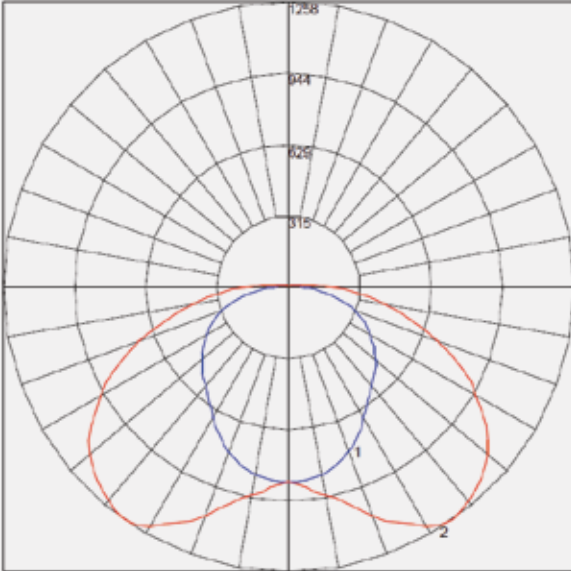

Fit-For-Purpose:

- Industrial Lighting
- Outdoor Lighting
- Security Lighting
- Conveyors
- Corrosive Areas
- Zone 2, 21 & 22

IES ROAD REPORT

PHOTOMETRIC FILENAME : MAG44 HID 70W HPS-E .IES

POLAR GRAPH

Maximum Candela = 1258.004 Located At Horizontal Angle = 270, Vertical Angle = 35