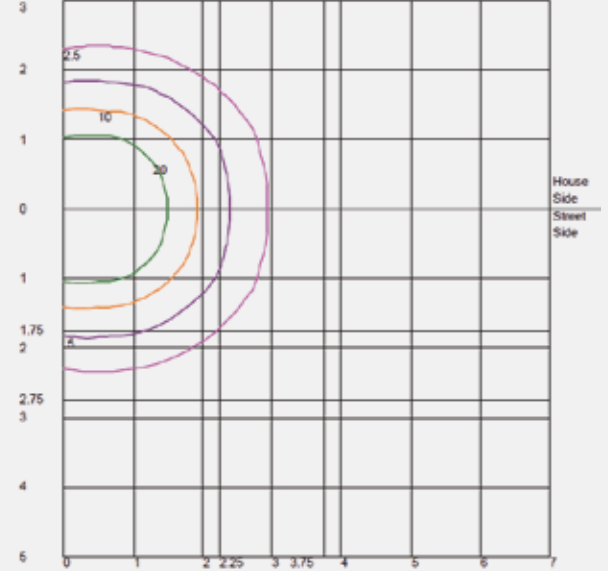

Distance In Units of Mounting Height

Values Based On 3 Meter Mounting Height

IES ROAD REPORT

PHOTOMETRIC FILENAME : MAG44 HID 125W MV HF125PD-H .IES

POLAR GRAPH