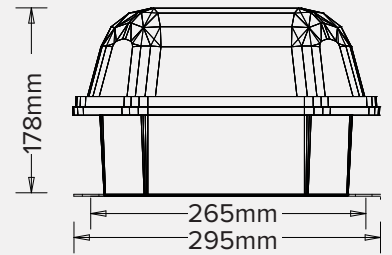

MAG44 HID

MAGNITECH
LIGHTING INDUSTRIES

Marine-Grade Aluminium
Bulkhead

50W | 70W | 75W | 80W | 100W

110W | 115W | 125W | 150W

Hello **Heavy-Duty!**

The MAG44 is a die-cast aluminium bulkhead fitted with a high-strength borosilicate glass lens and external mounting lugs on all sides for flexible installation.

Fit-For-Purpose:

- Industrial Lighting
- Outdoor Lighting
- Security Lighting
- Conveyors
- Corrosive Areas
- Zone 2, 21 & 22

IES ROAD REPORT

PHOTOMETRIC FILENAME : MAG44 HID 70W HPS-E .IES

POLAR GRAPH

Maximum Candela = 1258.004 Located At Horizontal Angle = 270, Vertical Angle = 35

Distance In Units of Mounting Height

Values Based On 3 Meter Mounting Height

IES ROAD REPORT

PHOTOMETRIC FILENAME : MAG44 HID 125W MV HF125PD-H .IES

POLAR GRAPH

Maximum Candela = 1129.269 Located At Horizontal Angle = 270, Vertical Angle = 37.5