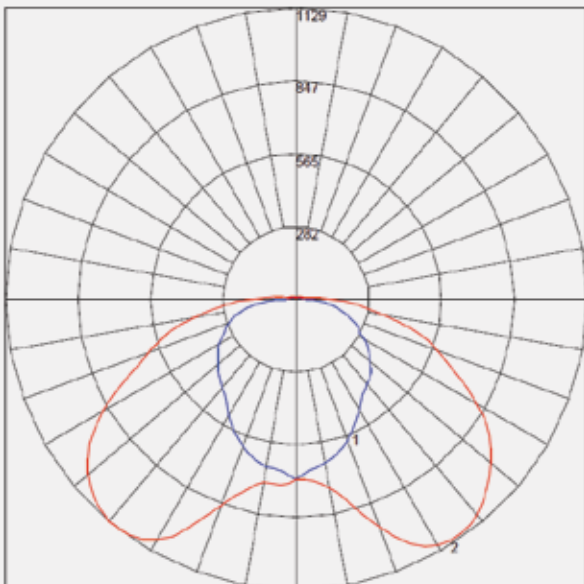

Maximum Candela = 1129.269 Located At Horizontal Angle = 270, Vertical Angle = 37.5

#1 - Vertical Plane Through Horizontal Angles (0-180)

#2 - Vertical Plane Through Horizontal Angles (90-270)

IES ROAD REPORT

PHOTOMETRIC FILENAME : MAG44 HID 125W MV HF125PD-H .IES

ISOLUX LINES OF HORIZONTAL ILLUMINANCE